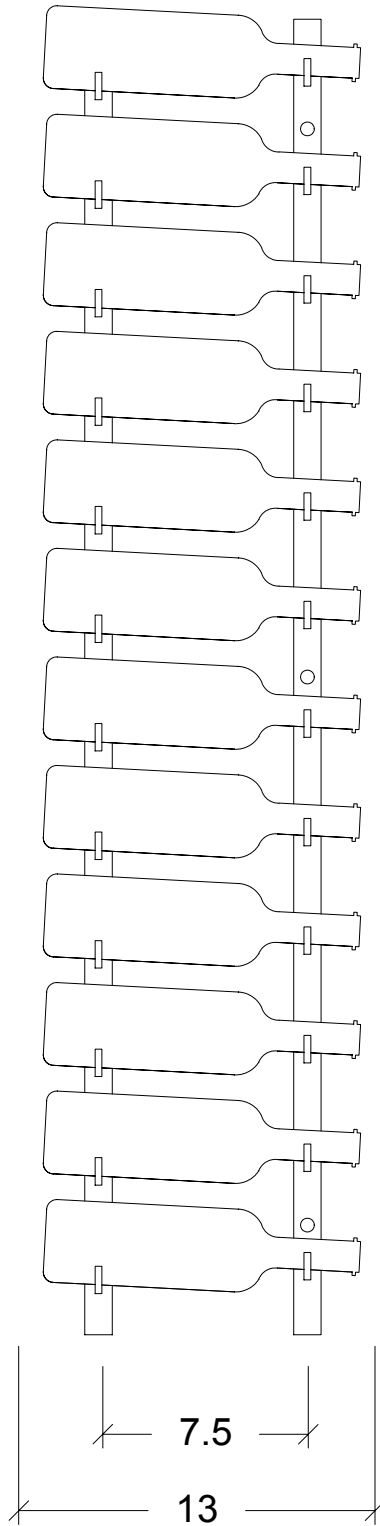

WS42

(Standard Mounting)
Side View

(Standard Mounting)
Front View

(Mounting for Splits)
Front View