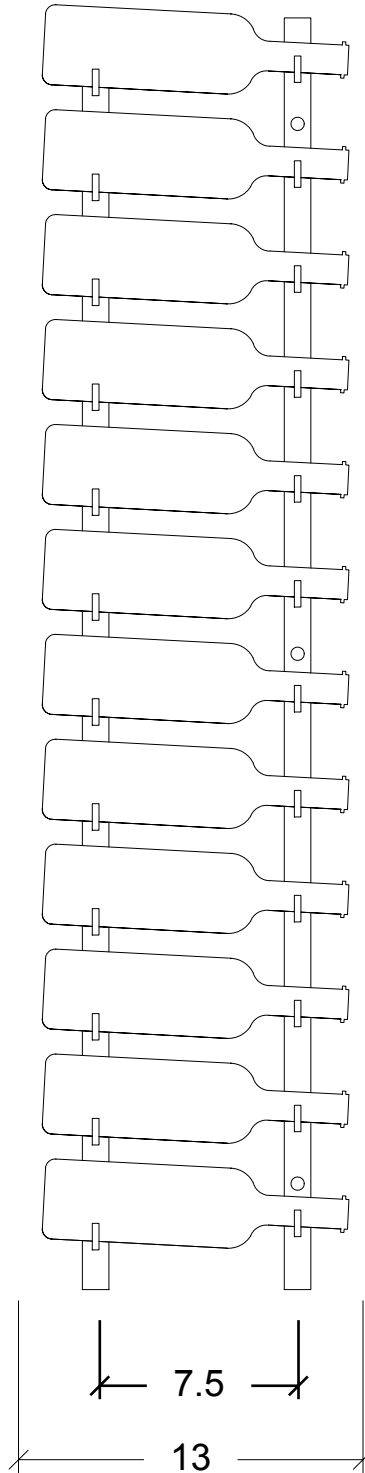

# WS43

(Standard Mounting)  
Side View

(Standard Mounting)  
Front View

(Mounting for Splits)  
Front View